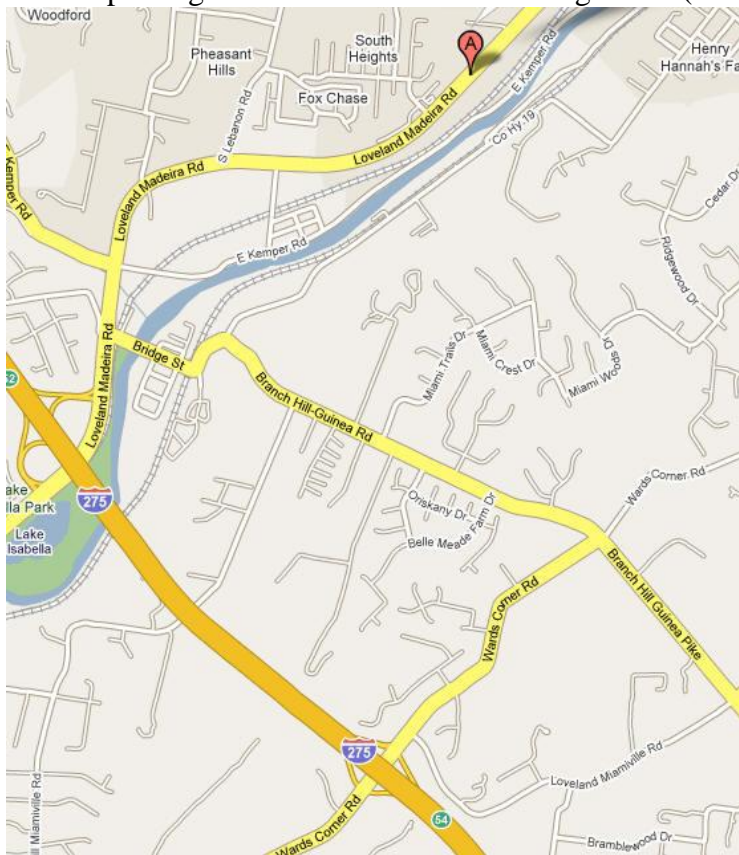

The address for the laudromat in Loveland is 910 Loveland-Madeira Road.

Direction - From camp Friedlander, go to I-275 toward I-71 direction. Go to the next exit which is Loveland exit (#52). Go North at the signal light. Kroger will be on the Left and turn Right into the parking lot. The laudromat is facing North (not the street).

The laundromat that I went was in Milford. The better direction would be:

Go back to Price st. Turn Right on Loveland-Miamiville Rd. Turn Right on Branch Hill Guinea Pike (becoming Branch Hill Guinea Rd). Turn Right on State Rout 28. Look for a gas station on the left (Ameritech?). The laundromat is adjacent to it.