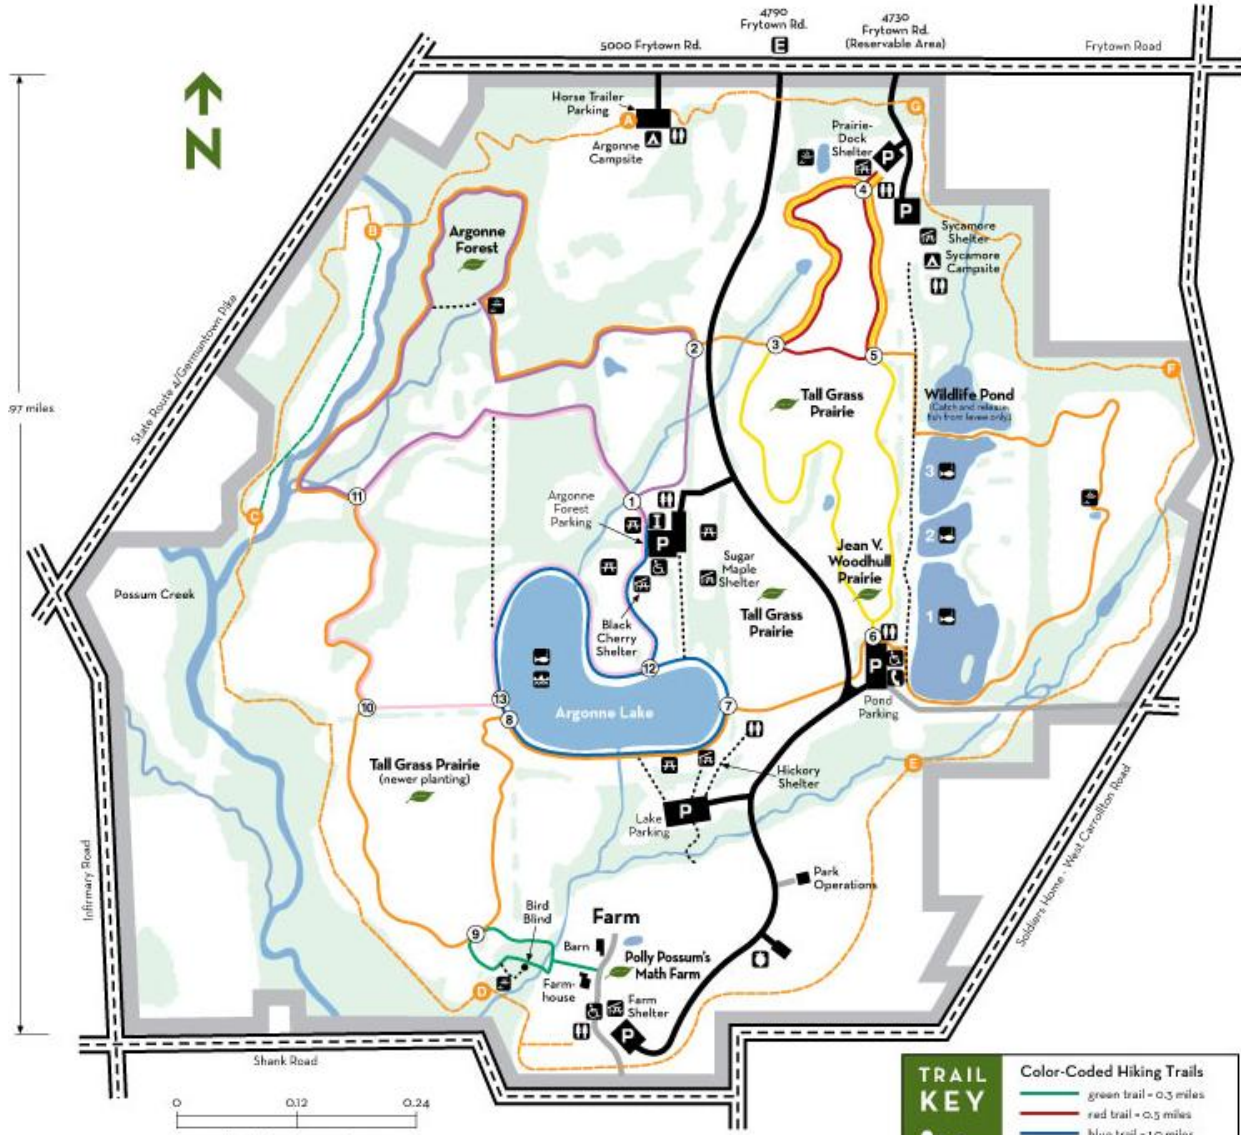

POSSUM CREEK METROPARK

LEGEND:

- | | | | | |
|------------------|-----------------------|----------------------------|---------------|--------------|
| entrance | picnic area | community gardens | woods | service road |
| parking | picnic shelter | camping | path | park feature |
| park information | wheelchair accessible | stream/intermittent stream | park boundary | park road |
| restrooms | fishing | lake or pond | marsh | public road |
| telephone | non-motorized boats | | | |

TRAIL KEY

Color-Coded Hiking Trails

- green trail - 0.5 miles
- red trail - 0.5 miles
- blue trail - 1.0 miles
- pink trail - 1.2 miles
- yellow trail - 1.3 miles
- purple trail - 1.4 miles
- orange trail - 3.5 miles

trail intersection